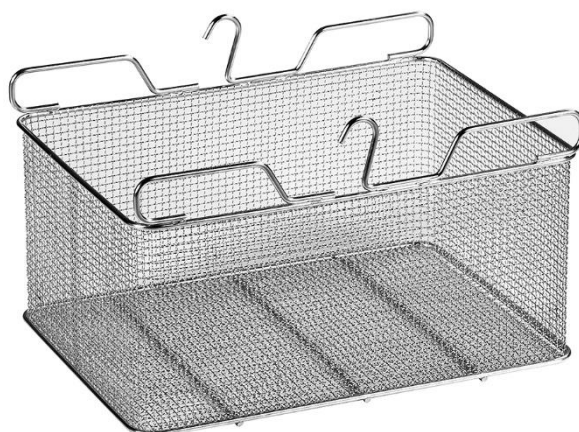

JIPA JUMP ACCESSORIES

Cooking basket – Cooking basket Flat – Cooking basket DS

Frying basket – Frying basket Flat – Frying basket DS

Basket À la carte

Basket extension arm

Spatula big

Spatula for omellet

Spatula small – foto missing

Grate for NT 1/1

Sieve

Battery – powered lifting trolley

Oil filtration trolley

Handling trolley for baskets