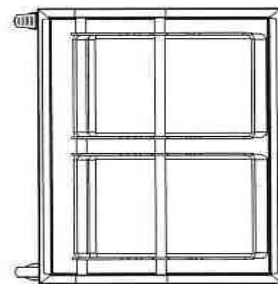

## Handling trolley for baskets

Dimensions (W x D x H)	600 x 860 x 1600 mm
Capacity	6 baskets
Weight	25 kg

### Construction

Material AISI 304  
Sanitary wheels with locks  
Removable bottom for easy cleaning

**JIPA International s.r.o.**

**JIPA International s.r.o.**