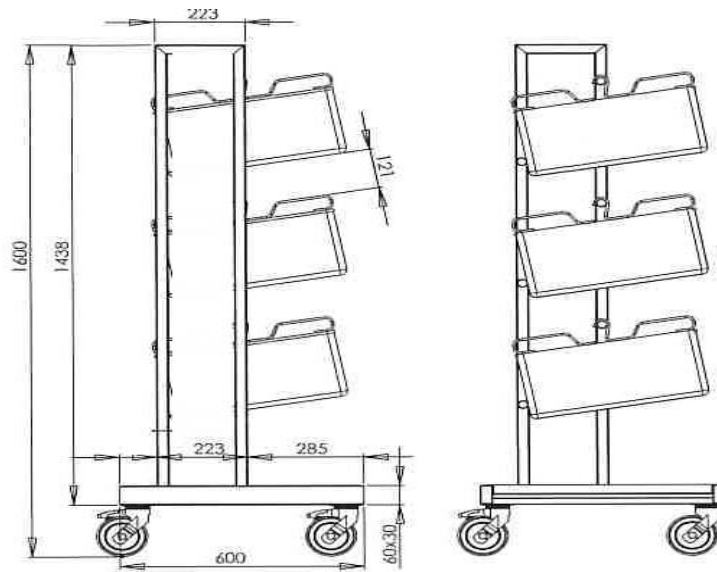

JIPA International s.r.o.