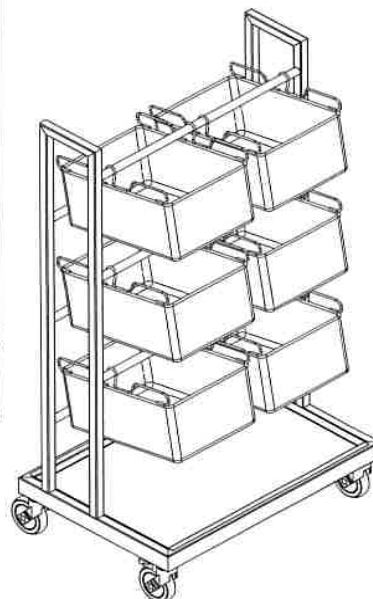

## Handling trolley for baskets

Dimensions (W x D x H)	600 x 860 x 1600 mm
Capacity	6 baskets
Weight	25 kg

### Construction

Material AISI 304  
Sanitary wheels with locks  
Removable bottom for easy cleaning

**JIPA International s.r.o.**

**JIPA International s.r.o.**