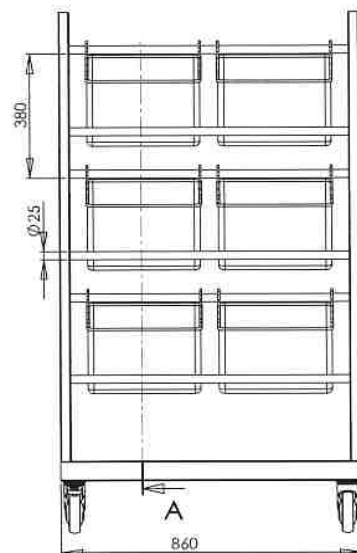

JIPA International s.r.o.