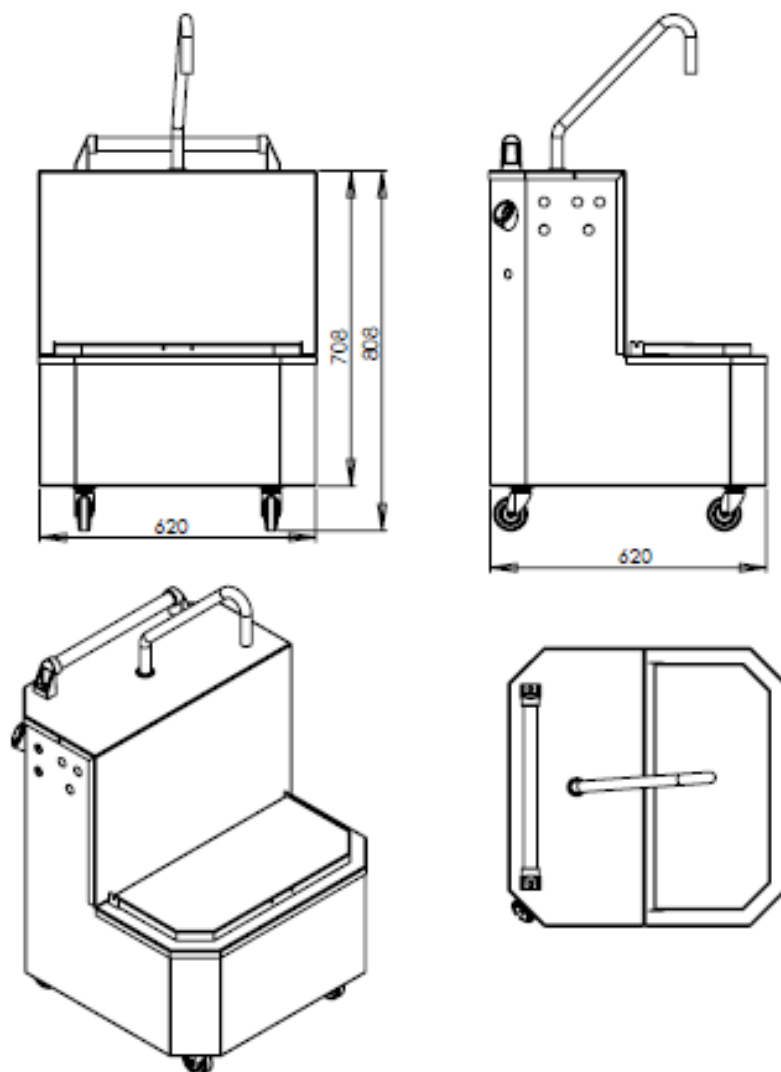

JIPA International s.r.o.

Formanská 6, 149 00 Praha-Újezd u Průhonic | Czech Republic | www.jipainternational.cz |